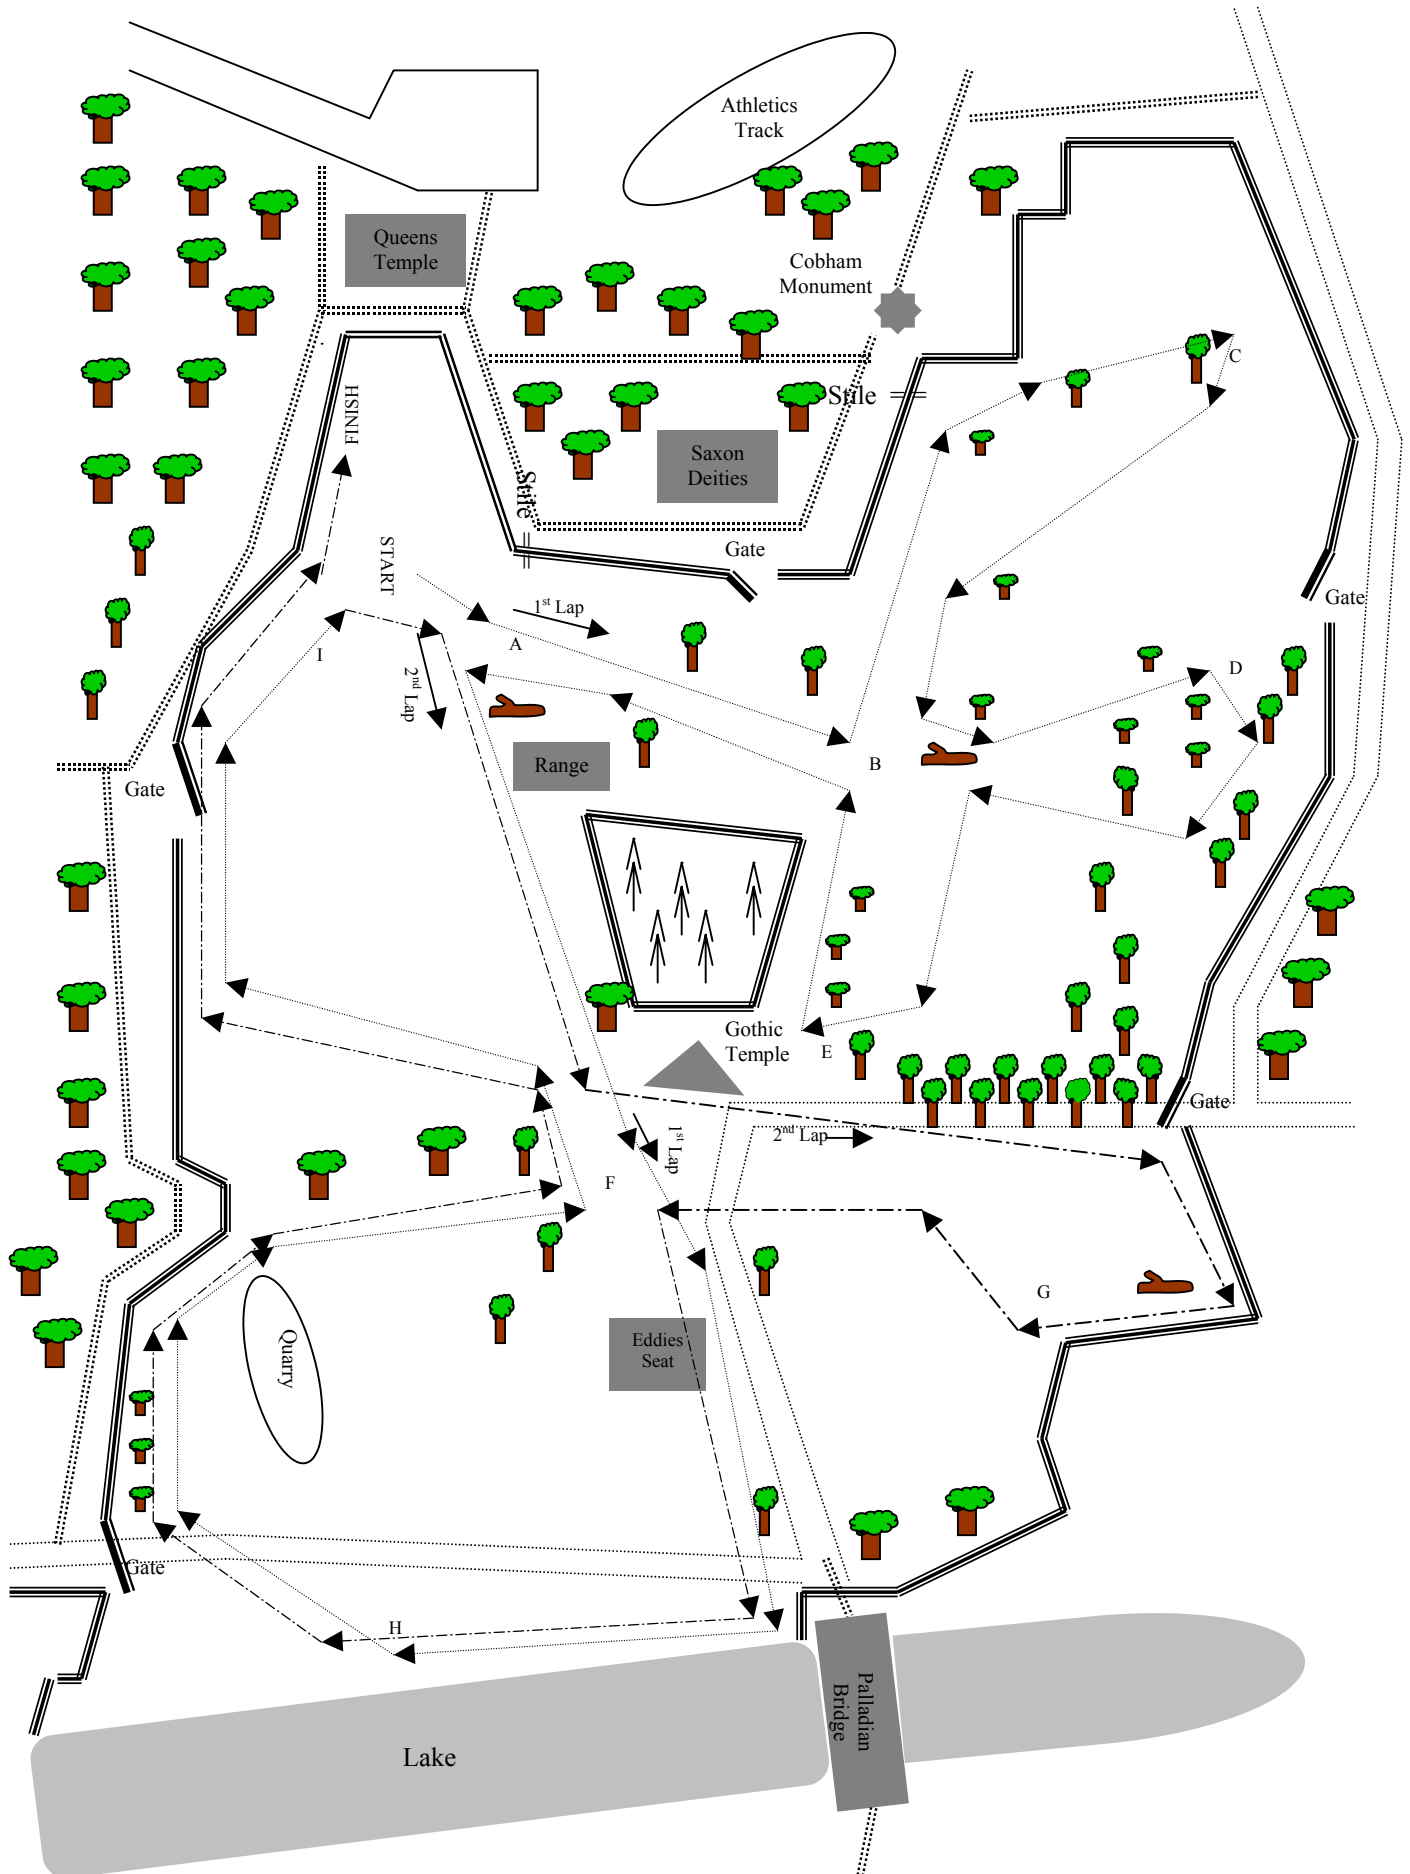

14:00 Intermediate Girls
 Start-A-B-C-B-D-B-E-B-A-F-H-F-I-A-F-G-F-H-F-I-Finish

Approx 4.5 km Climb approx 120 m

Course Record Hollie McGurk 17:48